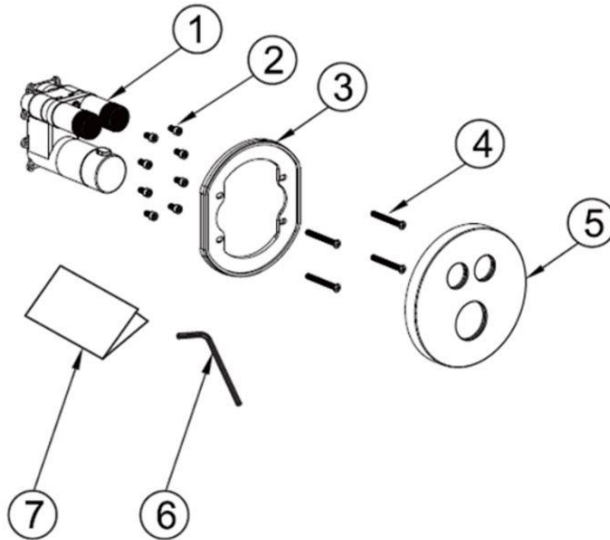

Empyrean WAV62 Wave 2-Way Valve

No.	Model No.	Name	Qty
1	114011	Control Valve assembly	1
2	114012	M5 socket cap screw	8
3	114013	Panel junction plate	1
4	114014	M5 screws	4
5	114015	Decoration Panel	1
6	114016	S4 Allen key	1
7	114017	Accessory package	1

WAV62 Wave 2-Way Valve