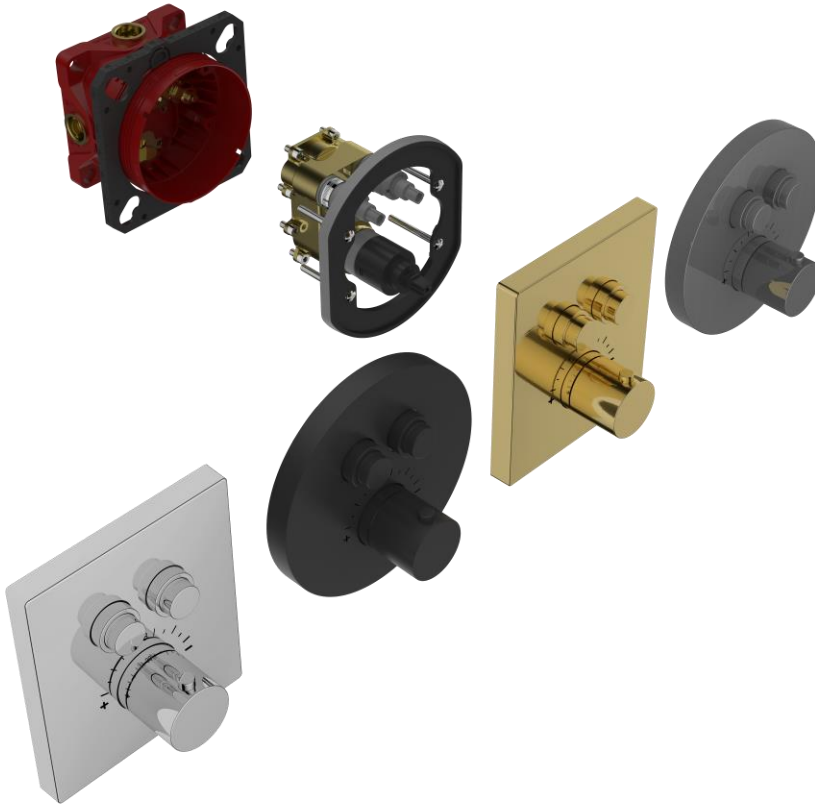

Empyrean WAV62 Wave 2-Way Valve

No.	Model No.	Name	Qty
1	114011	Control Valve assembly	1
2	114012	M5 socket cap screw	8
3	114013	Panel junction plate	1
4	114014	M5 screws	4
5	114015	Decoration Panel	1
6	114016	S4 Allen key	1
7	114017	Accessory package	1

WAV62 Wave 2-Way Valve